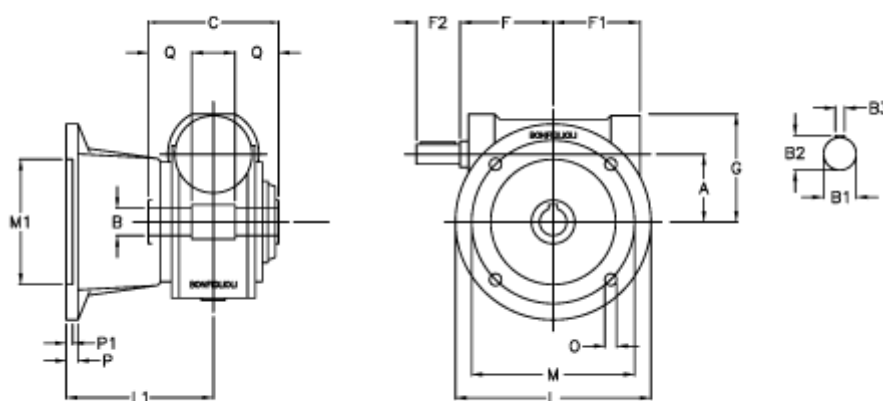

Data Sheet

Article number: 3901049007600

Description: Worm gear with solid input shaft
VF 49FA-7-HS

Measures

a	= 49.5	F1 = 63	P = 12
B	= 25	F2 = 40	P1 = 10
B1	= 16	g = 80	Q = 22.5
B2	= 18.0	L = 125	
B3	= 5	L1 = 115	
C	= 82	m = 90	
Description	= VF 49FA-xx-HS	M1 = 70	
F	= 65	O = 10.5	